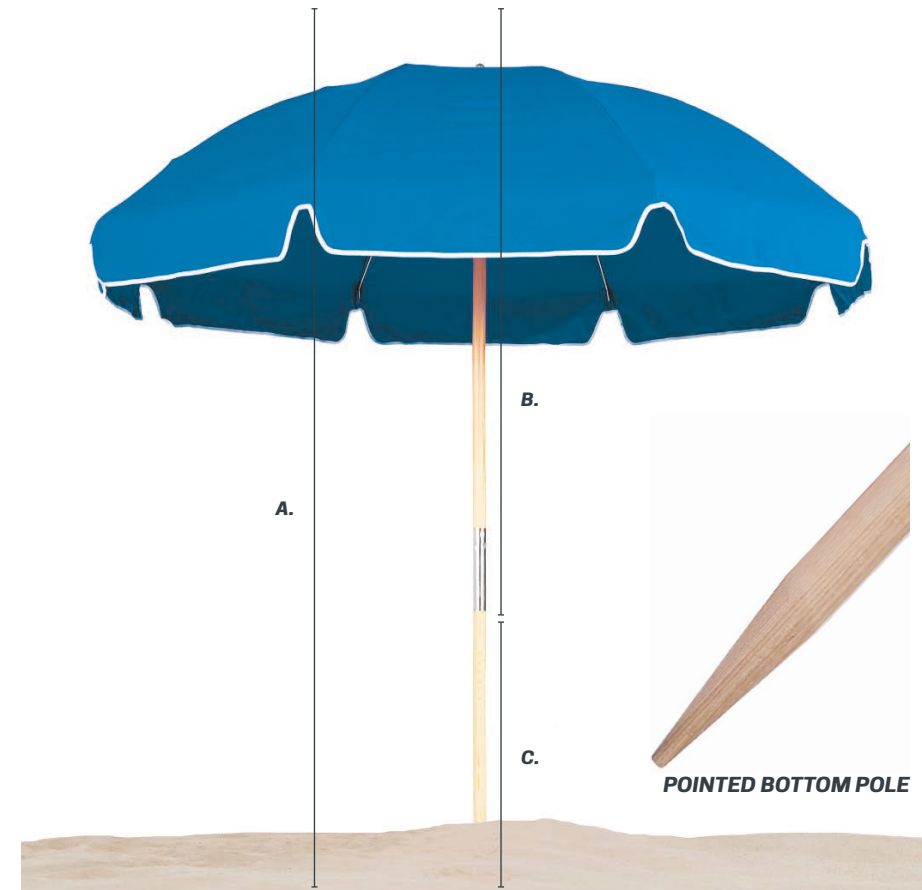

SHOWN: 845W-PBA

845W/AP - 7.5' / 2.3M OCTAGON

- A.** overall height: 94" / 228cm
- B.** upper pole: 55" / 139cm
- C.** pointed bottom pole: 38" / 96.5cm
- POLE:** 1.375" / 35mm
- STYLE:** VALANCE/NO VENT
- W:** ASH WOOD / POINTED BOTTOM

845W/AP - 7.5' / 2.3M OCTAGON (VINYL)

- A.** overall height: 94" / 228cm
- B.** upper pole: 55" / 139cm
- C.** pointed bottom pole: 38" / 96.5cm
- POLE:** 1.375" / 35mm
- STYLE:** VALANCE/NO VENT
- W:** ASH WOOD / POINTED BOTTOM

639W/AP - 6.5' / 2M HEXAGON (VINYL)

- A.** overall height: 94" / 228cm
- B.** upper pole: 55" / 139cm
- C.** pointed bottom pole: 38" / 96.5cm
- POLE:** 1.375" / 35mm
- STYLE:** VALANCE/NO VENT
- W:** ASH WOOD / POINTED BOTTOM

Umbrella clearance dimensions are measured while on a solid surface or mounted in a base. Beach umbrellas are meant to be anchored in the sand, and depending on the depth planted, this dimension will change. All dimensions have a +/-5" tolerance based on multiple variables; pin placement height, crank tautness and fabric weight.